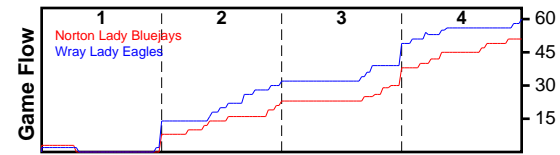

Norton Lady Bluejays

12/9/16 Norton Lady Bluejays at Wray Lady Eagles

	1	2	3	4	T
Norton Lady	8	15	15	13	51
Wray Lady Eagles	14	18	17	11	60

#	Name	G	MIN	FGM	FGA	FG%	2PM	2PA	2P%	3PM	3PA	3P%	FTM	FTA	FT%	OREB	DREB	REB	AST	STL	BLK	DEF	TO	PF	CHG	PM	PTS
3	Caitlyn Cox	1	60	2	7	.286	2	6	.333	0	1	.000	1	4	.250	0	1	1	1	0	0	0	0	3	0	0	5
4	Kara Frack	1	60	0	2	.000	0	2	.000	0	0	.000	3	4	.750	0	0	0	0	0	0	0	0	1	0	0	3
5	Delilah Garinger	1	60	0	0	.000	0	0	.000	0	0	.000	0	0	.000	0	0	0	0	0	0	0	0	0	0	0	0
11	Tayli Hartwell	1	60	0	0	.000	0	0	.000	0	0	.000	0	0	.000	0	0	0	0	0	0	0	0	0	0	0	0
12	Taryn Kuhn	1	60	3	9	.333	3	9	.333	0	0	.000	1	2	.500	3	2	5	0	0	1	1	1	4	0	0	7
13	Baylee Miller	1	0	7	23	.304	4	16	.250	3	7	.429	2	3	.667	1	4	5	0	1	0	0	2	2	0	0	19
15	Jessica Ambrosier	1	0	1	2	.500	1	2	.500	0	0	.000	1	2	.500	1	0	1	0	0	0	0	0	0	0	0	3
21	Miah Melvin	1	0	1	5	.200	1	1	1.000	0	4	.000	0	0	.000	0	1	1	0	0	0	0	3	0	0	0	2
22	Kira Robertson	0	0	0	0	.000	0	0	.000	0	0	.000	0	0	.000	0	0	0	0	0	0	0	0	0	0	0	0
23	Hadley Hauser	1	0	3	4	.750	3	4	.750	0	0	.000	0	0	.000	2	0	2	0	0	0	1	1	0	0	0	6
25	Allison Engelbert	1	0	3	4	.750	3	4	.750	0	0	.000	0	0	.000	1	1	2	0	0	0	0	0	2	0	0	6
	TEAM	0	0	0	0	.000	0	0	.000	0	0	.000	0	0	.000	0	0	0	0	0	0	0	0	0	0	0	0
	TOTALS	1	60	20	56	.357	17	44	.386	3	12	.250	8	15	.533	8	9	17	1	1	1	2	7	12	0	-9	51