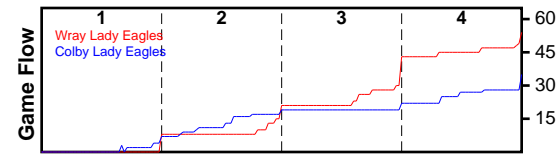

Colby Lady Eagles

12/8/16 Wray Lady Eagles at Colby Lady Eagles

	1	2	3	4	T
Wray Lady Eagles	8	13	22	11	54
Colby Lady Eagles	7	12	3	13	35