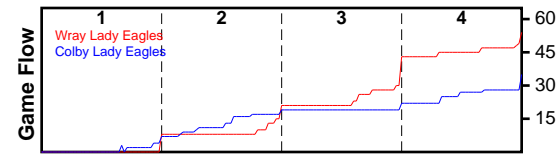

Wray Lady Eagles

12/8/16 Wray Lady Eagles at Colby Lady Eagles

	1	2	3	4	T
Wray Lady Eagles	8	13	22	11	54
Colby Lady Eagles	7	12	3	13	35

#	Name	G	MIN	FGM	FGA	FG%	2PM	2PA	2P%	3PM	3PA	3P%	FTM	FTA	FT%	OREB	DREB	REB	AST	STL	BLK	DEF	TO	PF	CHG	PM	PTS
2	Grace Merritt	1	60	0	0	.000	0	0	.000	0	0	.000	0	0	.000	0	0	0	0	0	0	0	1	0	0	0	0
3	Paige Brown	1	60	4	10	.400	4	10	.400	0	0	.000	2	4	.500	2	0	2	0	2	0	0	2	2	0	0	10
13	Megan Godsey	1	60	3	6	.500	3	6	.500	0	0	.000	2	3	.667	2	5	7	2	1	0	0	4	0	0	0	8
14	Ashley Danforth	1	60	0	2	.000	0	2	.000	0	0	.000	0	0	.000	1	0	1	0	0	0	0	2	2	0	0	0
23	Peyton Pecar	1	60	1	5	.200	1	5	.200	0	0	.000	0	0	.000	1	5	6	0	1	0	0	4	4	0	0	2
24	Ashleigh Hendrix	1	0	0	0	.000	0	0	.000	0	0	.000	0	0	.000	0	1	1	0	2	0	0	1	2	0	0	0
25	Paige Beckman	1	0	8	17	.471	5	8	.625	3	9	.333	0	1	.000	3	5	8	0	2	0	0	4	1	0	0	19
30	Virginia Deam Nein	0	0	0	0	.000	0	0	.000	0	0	.000	0	0	.000	0	0	0	0	0	0	0	0	0	0	0	0
31	Morgan Smith	1	0	1	3	.333	1	3	.333	0	0	.000	0	0	.000	1	4	5	1	1	1	0	3	4	0	0	2
34	Maddie Soehner	1	0	6	15	.400	6	15	.400	0	0	.000	1	2	.500	1	4	5	4	0	5	0	2	1	0	0	13
	TEAM	0	0	0	0	.000	0	0	.000	0	0	.000	0	0	.000	0	0	0	0	0	0	0	0	0	0	0	
	TOTALS	1	60	23	58	.397	20	49	.408	3	9	.333	5	10	.500	11	24	35	7	9	6	0	23	16	0	19	54